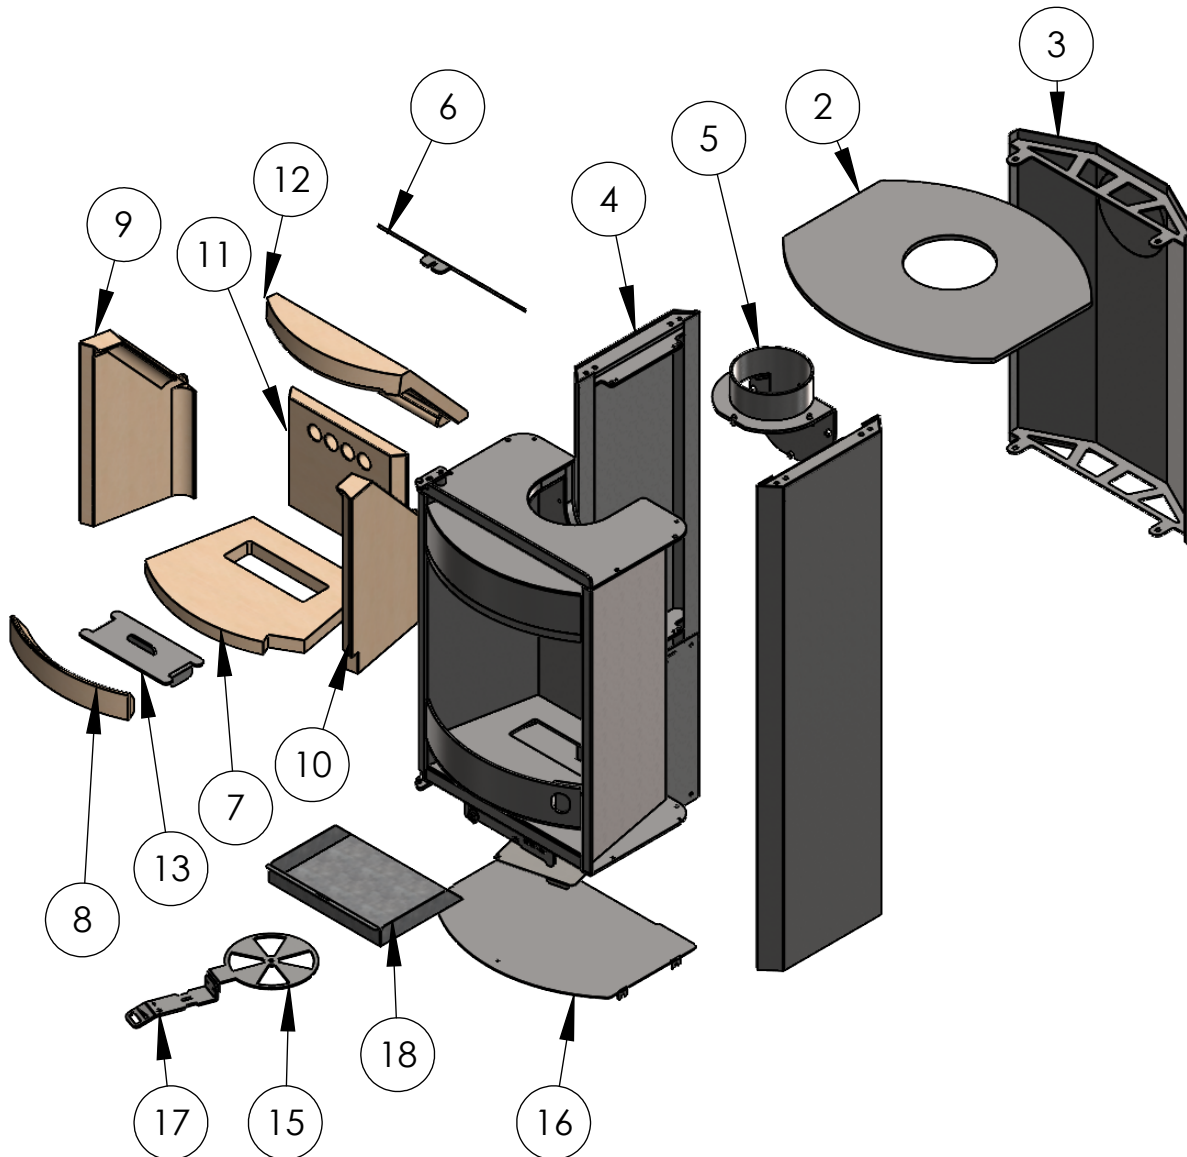

Go Eco Circulus

ITEM NO.	Description	Part Number	QTY.
1	Firebox		1
2	Top Plate	9972	1
3	Rear Casing	9973	1
4	Side Plate	9974	2
5	Spigot Assembly	9230	1
6	Upper Baffle	9968	1
7	Base Liner	9969	1
8	Front Firebox Liner	10022	1
9	Left Hand Side Liner	9965	1
10	Right Hand Side Liner	9964	1
11	Rear Liner	9966	1
12	Refractory Baffle (liner)	9967	1
13	Ash Slot Cover	9970	1
14	Hinge Plate	9971	2
15	Air Control Disc	9954	1
16	Lower Heatshield	9952	1
17	Control Lever	9953	1
18	Range Ash Pan	9986	1